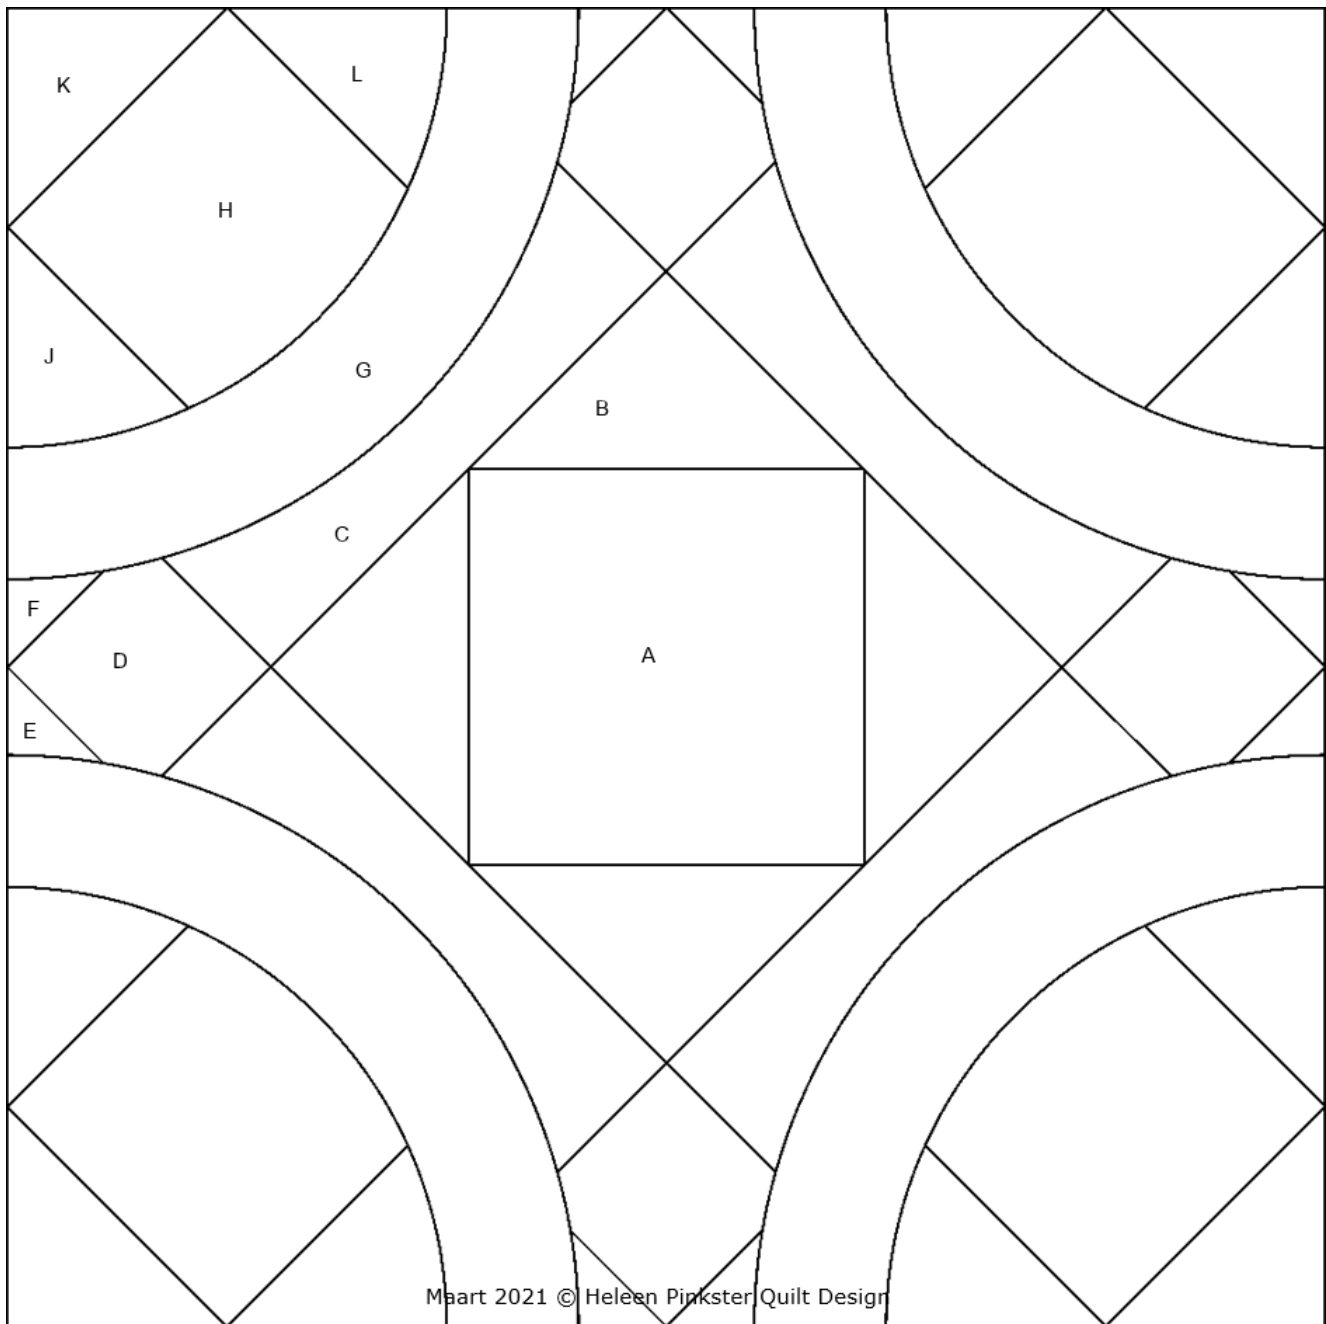

WILMA KARELS
Patchwork & Quilten

Concordialaan 5 - 6712 GL Ede - www.wilmakarels.com

Webblock of the month March 2021 (30 x 30 cm)

Maart 2021 © Heleen Pinkster Quilt Design

The block of the month March 2021 is traditional patchwork. You can use the key-block above as piecing guide.

In the example-quilts you can see several ways to use color. We wish you success with making your own design. Wilma Karels and Heleen Pinkster

In our Quiltshop, this year you'll get with every purchase the blocks of the month from the theme 'Play with Templates'. This year, these blocks are 20 x 20 cm. Many of the blocks of the previous years are published in (Dutch) books or maxi pattern packages, which you can order at our website.

When printing this PDF in the correct size: use NON SCALING or ACTUAL SIZE

Ontwerp: Heleen Pinkster Quilt Design - www.heleenpinkster.nl