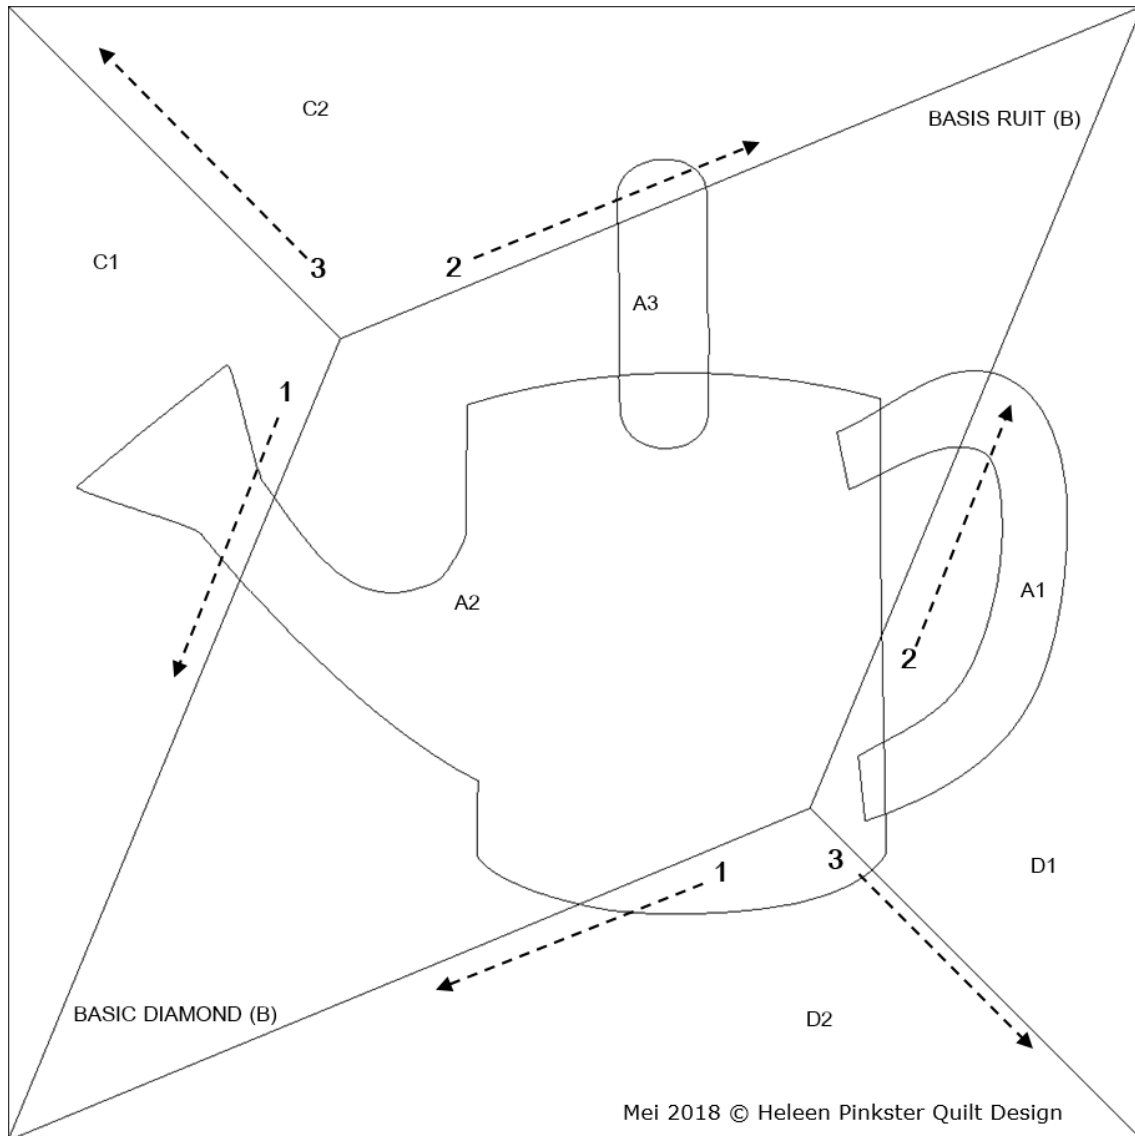

**Blocks of the month June 2018 (15 x15 cm)**  
**'Surprising diamonds appliqu  6'**

At our website, these blocks are also available as an EQ7 project.

Mei 2018   Heleen Pinkster Quilt Design

The block of the month June 2018 is a traditional pattern. This year, the web blocks can be combined with the blocks you'll get with every purchase in the store in Ede (NL). The web blocks are application blocks with the same diamond base all year round. In the shop they are diamond patchwork blocks.

Follow the next piecing order:

- Basic diamond (B)+ C1-2, BC + D1-2. Sew C and D in the direction of the arrows and numbers.
- Appliqu  watering can onto the diamond, following the order of numbering: A1-A3.