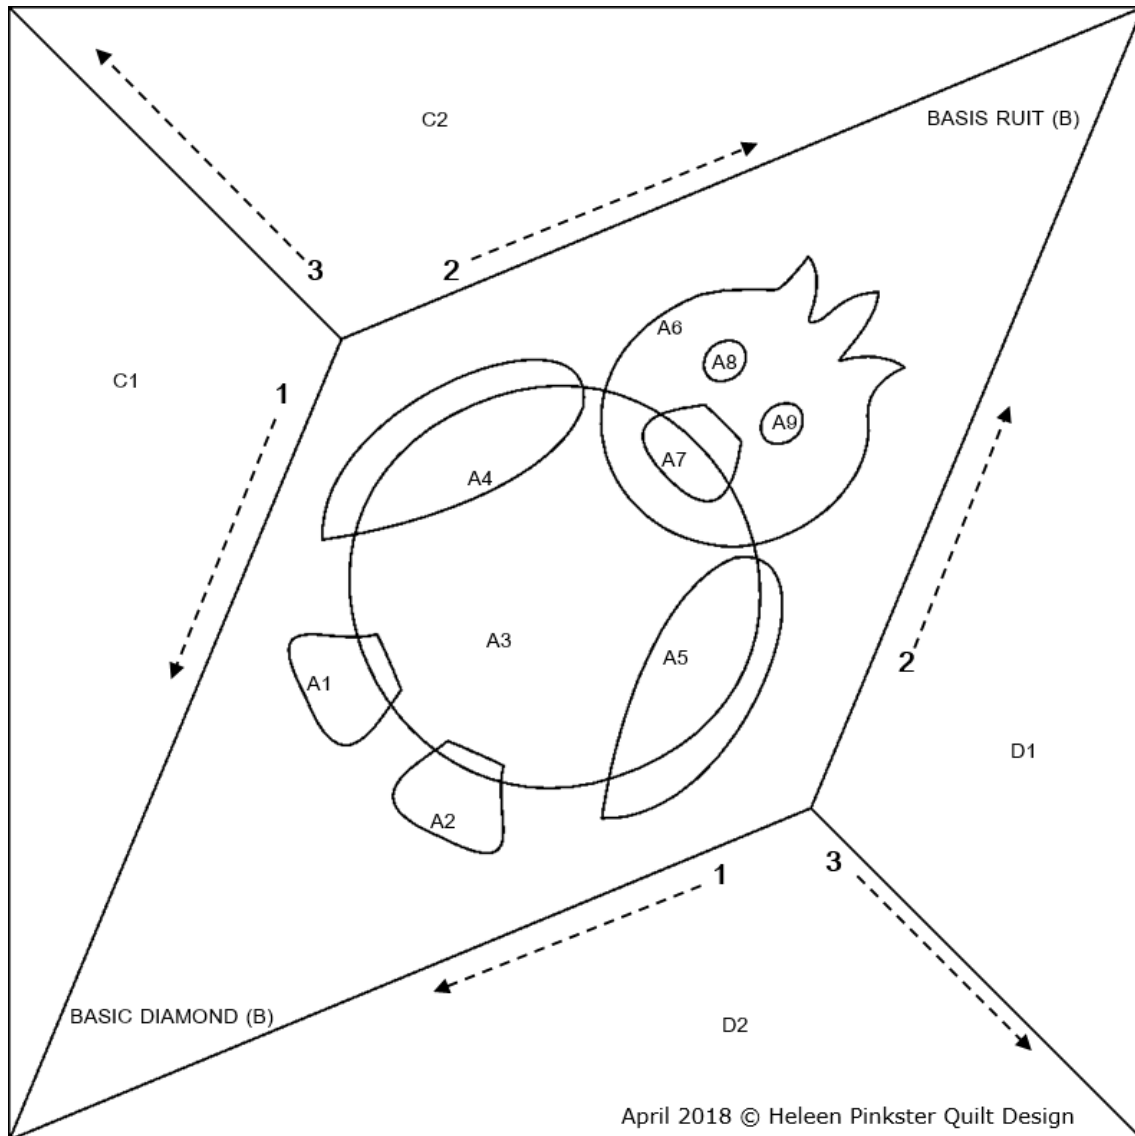

Blocks of the month April 2018 (15 x15 cm)
'Surprising diamonds appliqu  4'

At our website, these blocks are also available as an EQ7 project.

The block of the month March 2018 is a traditional pattern. This year, the web blocks can be combined with the blocks you'll get with every purchase in the store in Ede (NL). The web blocks are application blocks with the same diamond base all year round. In the shop they are diamond patchwork blocks.

Follow the next piecing order:

- Basic diamond (B)+ C1-2, BC + D1-2. Sew C and D in the direction of the arrows and numbers.
- Appliqu  the sheep onto the diamond, following the order of numbering: feet A1 and A2, body A3, wings A4 and A5, head A6, , beak A7 and the eyes A8 and A9.

When printing this PDF in the correct size: use 'NON SCALING' or 'ACTUAL SIZE' or '100%'