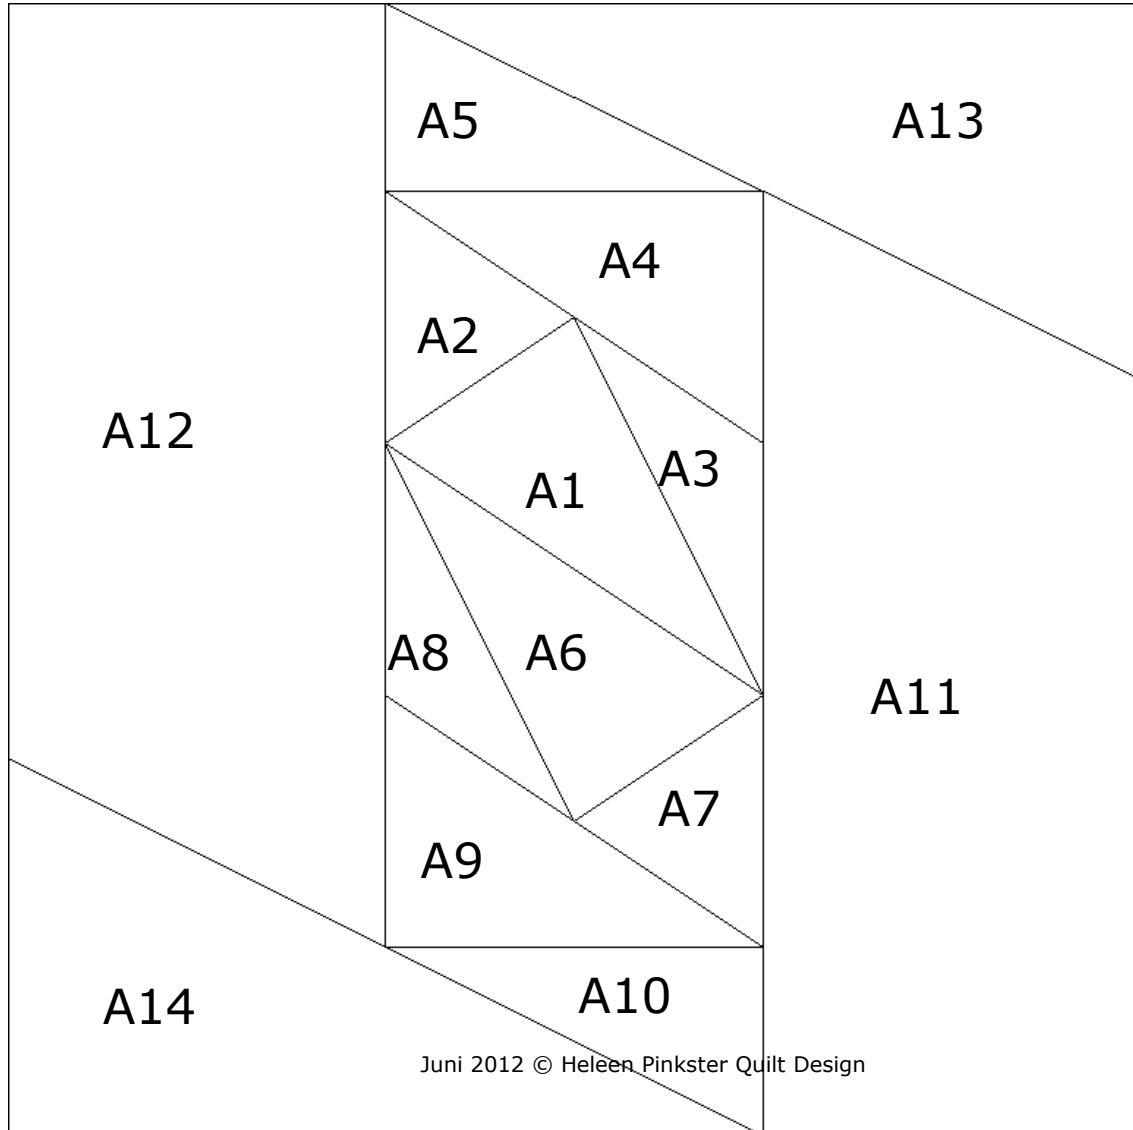

Block of the month August 2012 (15 x15 cm)
'Jewel wave'

At our website, this block is also available as an EQ7 project.

Juni 2012 © Heleen Pinkster Quilt Design

The block of the month (August 2012) is a foundation pattern, but can also be sewn the traditional way.

Follow the next piecing order:

- A1-14.

In the next example-quilts you can see several ways to use colour.

We wish you success with making your own design.

Wilma Karels and Heleen Pinkster

In our Quiltshop, this year you'll get with every purchase the blocks of the month from the theme 'Pet animals'. As always, these blocks are 15 x 15 cm, so you can easily combine them with the blocks of the previous years. These blocks (2004- 2009) are published in (Dutch) books, which you can order at our website.