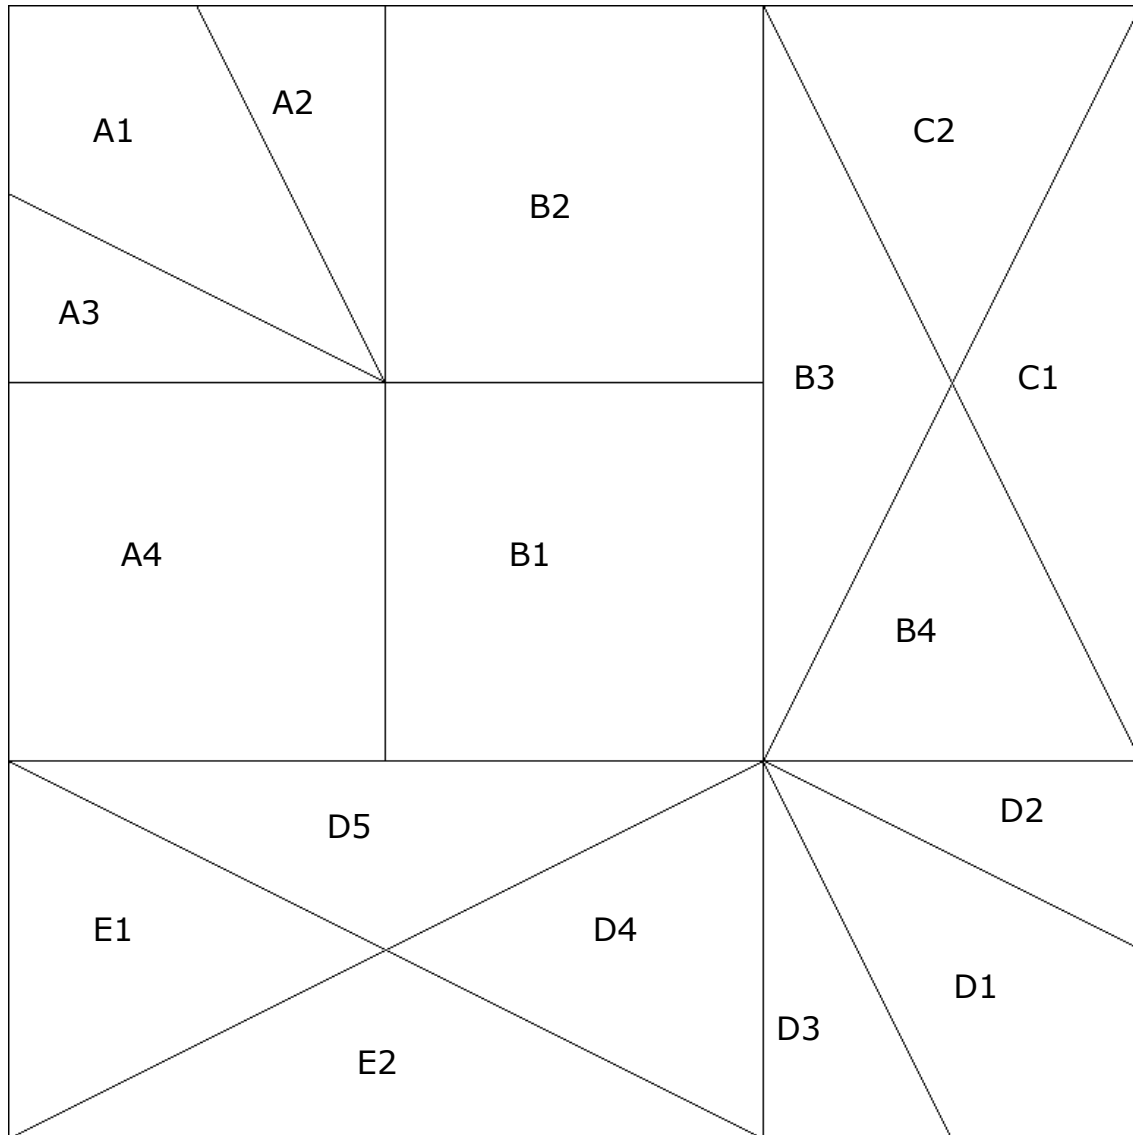

Block of the month June 2011 (15 x15 cm)
'Heleen's Cloudy Night'

At our website, this block is also available as an EQ7 project.

This block of the month (June 2011) is a traditional pattern but can also be sewn as a foundation pattern.

Follow the next piecing order:

- A1-4, B1-4, C1-2, D1-5, E1-2
- A+B, AB+C, ABC+D, ABCD+E

In the next example-quilts you can see several ways to use colour.

We wish you success with making your own design.